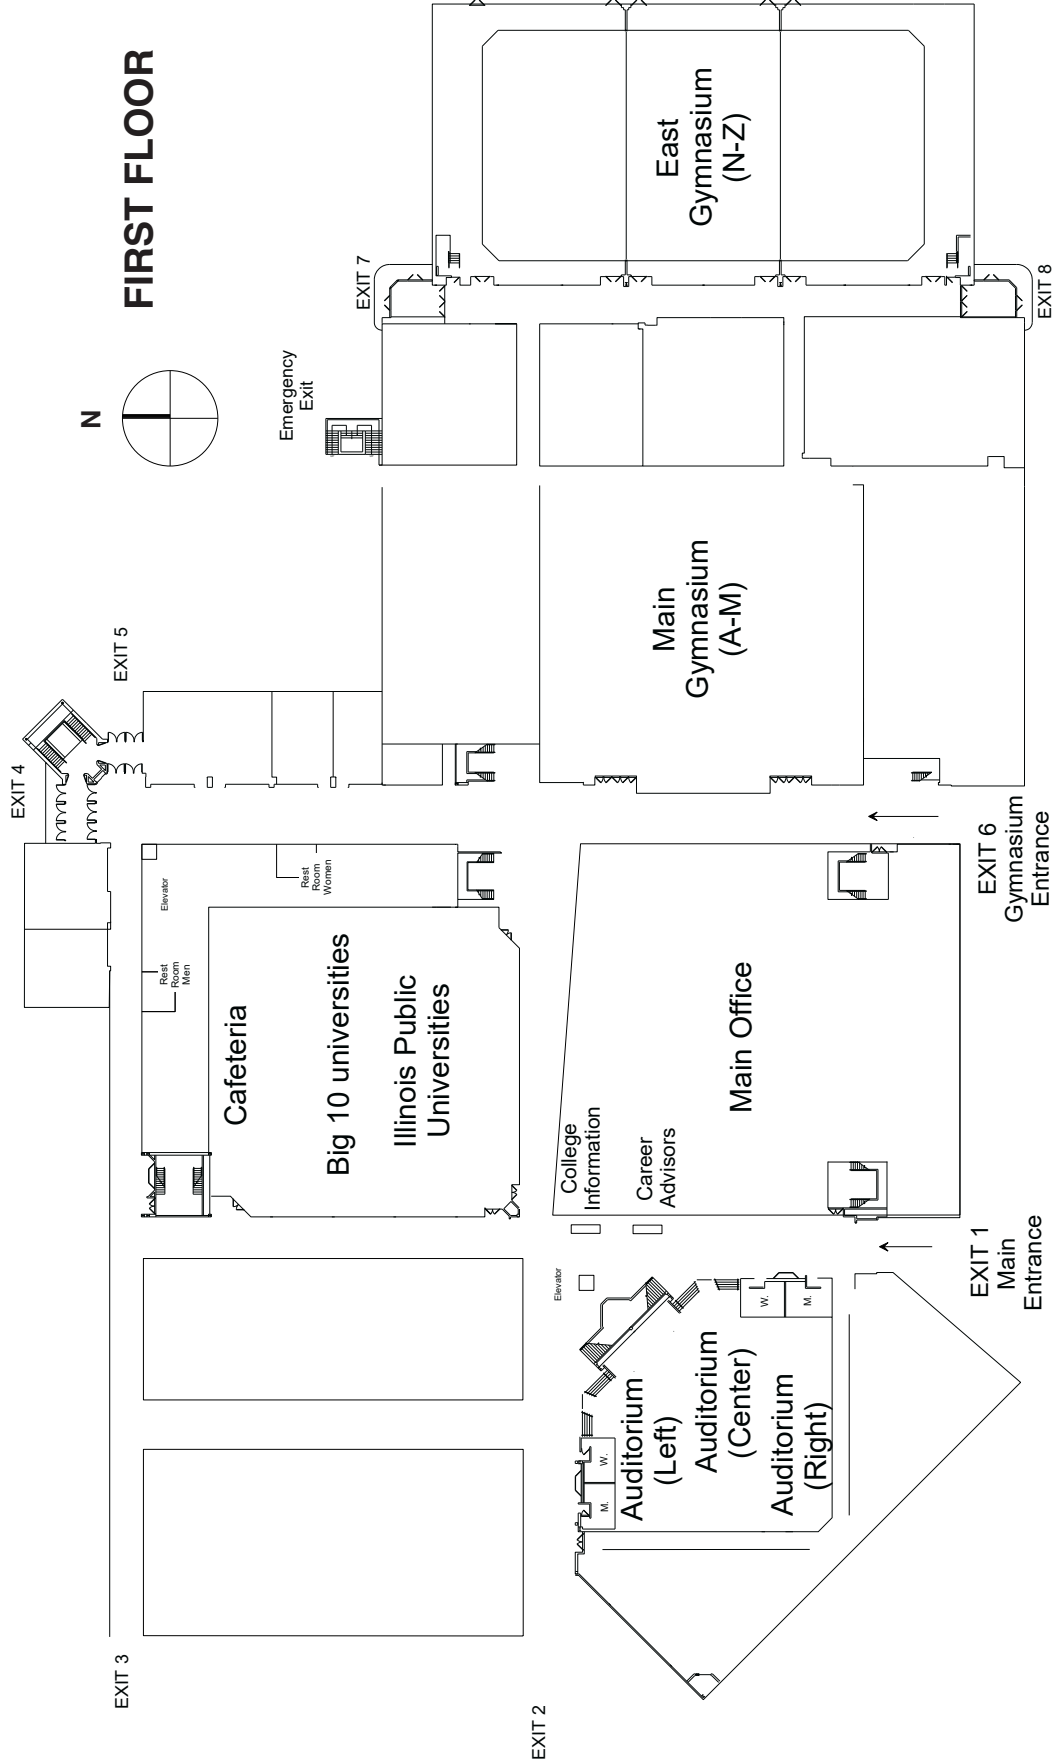

FIRST FLOOR

AUDITORIUM

LEFT = U of Illinois-Urbana-Champaign
CENTER = ISAC - Financial Aid
RIGHT = Harper College